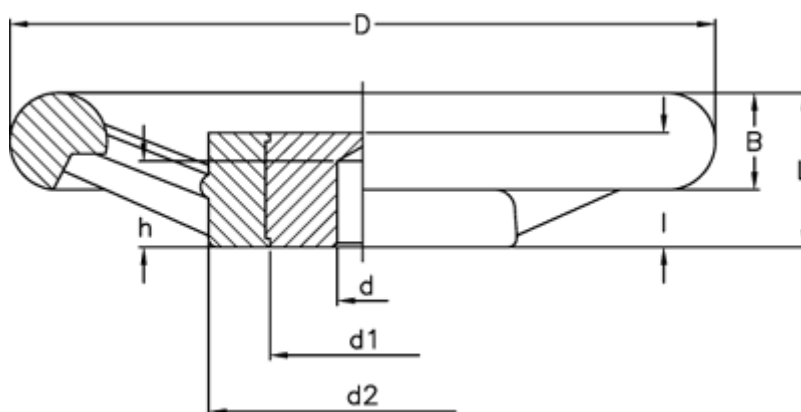

Data Sheet

Article number: 2301080201
Description: E+G Handwheel
VRU.200

Measures

B	= 26	L	= 40
C (N m)	= 450	L (J)	= 20
D	= 199		
d1	= 53		
d2	= 85		
d H9	= 12		
h	= 20		
l	= 27		